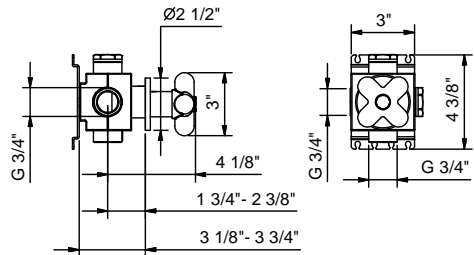

Art. 0690BU+6090AU

3/4" Volume control

- For remote installation
- 3/4" NPT inlets and outlets
- Handle included
- 1/4 turn clockwise
- 15.3 GPM @ 60 PSI

To be used with thermostatic valve (#0600BU+#4700AU)

Any RAL color available upon request

Trim

Finishes:

- ☐ **Chrome** 60 02 0690BU
- ☐ **Matte Black** 60 13 0690BU
- ☐ **Matte White** 60 29 0690BU
- ☐ **Red/Chrome** 60 06 0690BU02

Rough

Finishes:

- ☐ 19 00 6090AU

Project:

Room:

Date:

Comments:

Certifications/Awards: