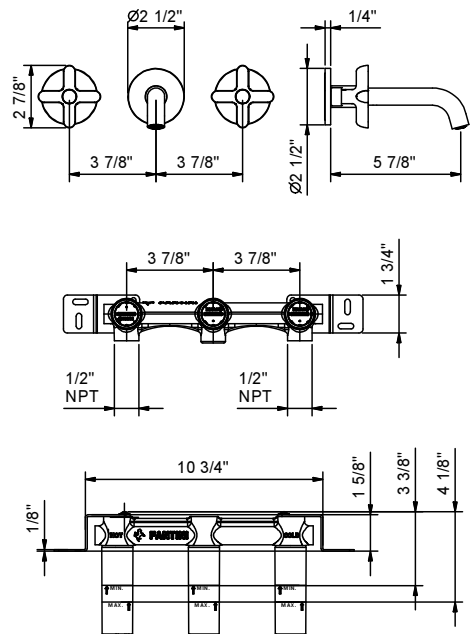

Comments:

Certifications/Awards:

LEAD FREE