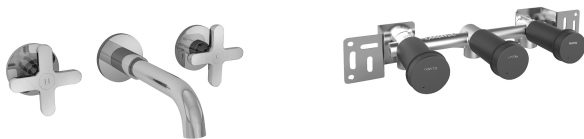

Art. R010BU+R010AU

Wall-mount three-hole washbasin mixer

- 5 7/8" spout projection
- Flexible supply lines
- Handles included
- Water flow restricted to 1.2 GPM

Drain to be ordered separately: please select #9865U or #9867U

Trim

Finishes:

- ☐ **Chrome** 53 02 R010BU
- ☐ **Matte Black** 53 13 R010BU
- ☐ **Nickel PVD** 53 95 R010BU
- ☐ **Matte Gun Metal PVD** 53 P5 R010BU
- ☐ **Matte Copper PVD** 53 P6 R010BU
- ☐ **Pure Brass PVD** 53 Q7 R010BU
- ☐ **Raw Metal PVD** 53 Q8 R010BU

Rough

Finishes:

- ☐ 44 00 R010AU

Project:

Room:

Date: