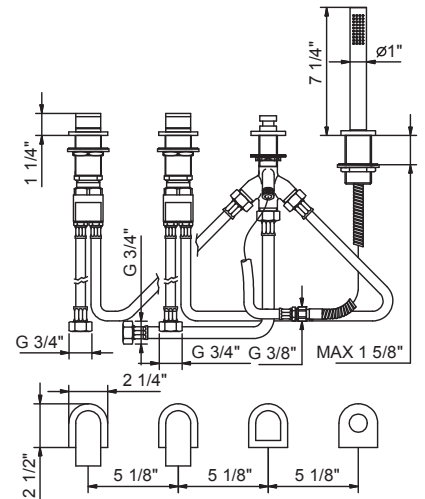

Comments:

Certifications/Awards:

CEC

CAL
GREEN