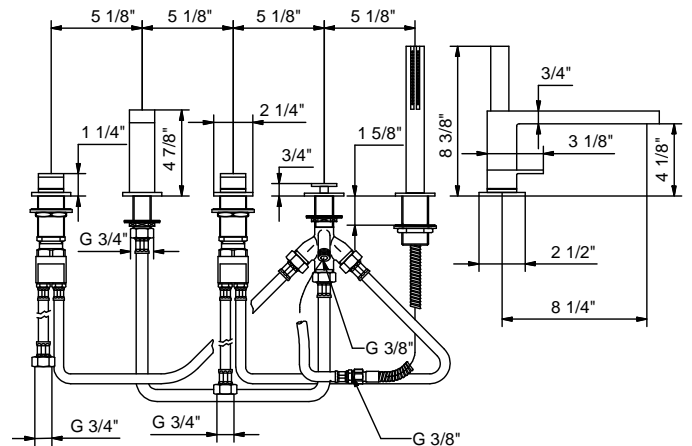

Comments:

Certifications/Awards:

CEC

CAL
GREEN