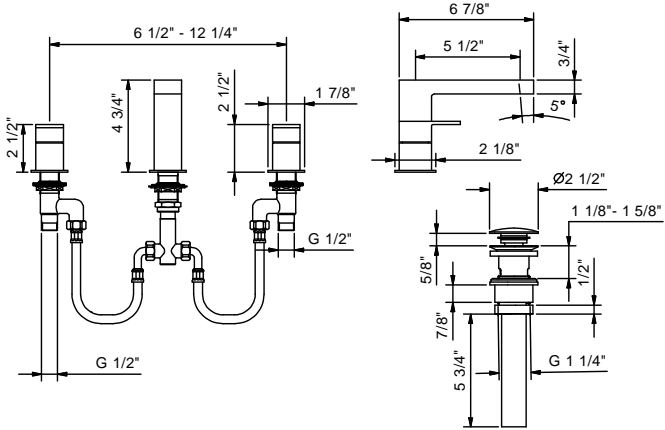

Art. 6304U

Three-hole washbasin mixer

- 5 1/2" spout projection
- Water flow restricted to 1.2 GPM
- Push-up drain, 1 1/4"
- Ceramic compression cartridges, 1/4 turn
- 1/2" flexible supply lines
- Lever handles included

Finishes:

- ☐ **Chrome** 51 02 6304U
- ☐ **Matte Black** 51 13 6304U
- ☐ **Matte White** 51 29 6304U

Project:

Room:

Date:

Comments:

Certifications/Awards: