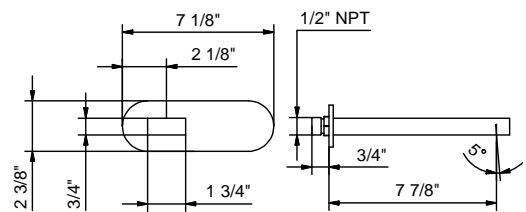

Art. 1045U

Wall-mount tub spout

- 8" spout projection
- MARE
- Max 6.5 GPM @ 60 PSI
- 1/2" Male NPT fittings
- Solid brass construction
- Water flow restricted

Finishes:

☐	Chrome	51 02 1045U
☐	Matte Black	51 13 1045U
☐	Matte White	51 29 1045U

Project:

Room:

Date:

Comments:

Certifications/Awards: