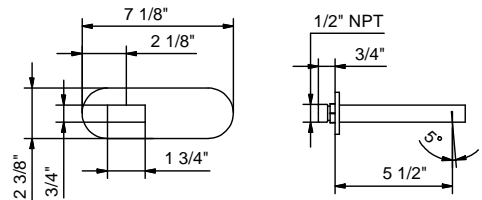

Art. 1041U

Wall-mount tub spout

- 5 1/2" spout projection
- MARE
- 1/2" Male NPT fittings
- Solid brass construction
- Water flow restricted
- Max 6.5 GPM @ 60 PSI

Finishes:

☐	Chrome	51 02 1041U
☐	Matte Black	51 13 1041U
☐	Matte White	51 29 1041U

Project:

Room:

Date:

Comments:

Certifications/Awards: