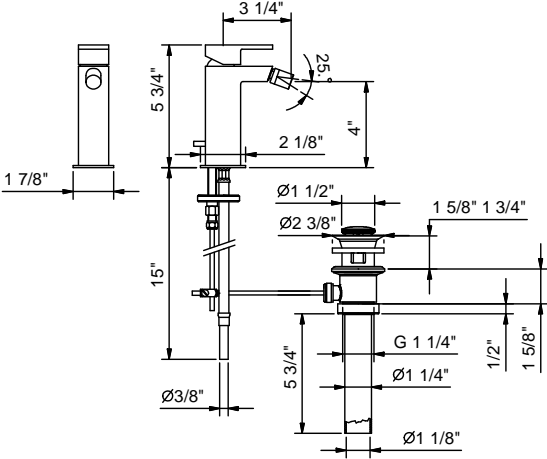

Comments:

Certifications/Awards: