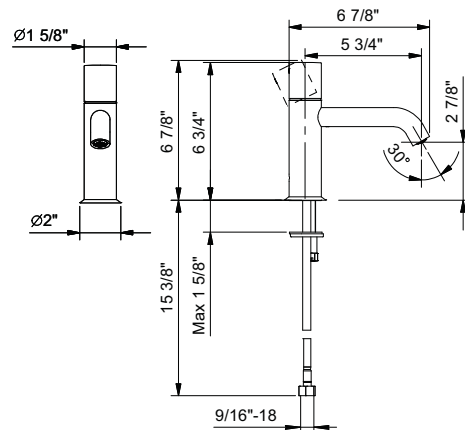

Comments:

Certifications/Awards:

LEAD
FREE