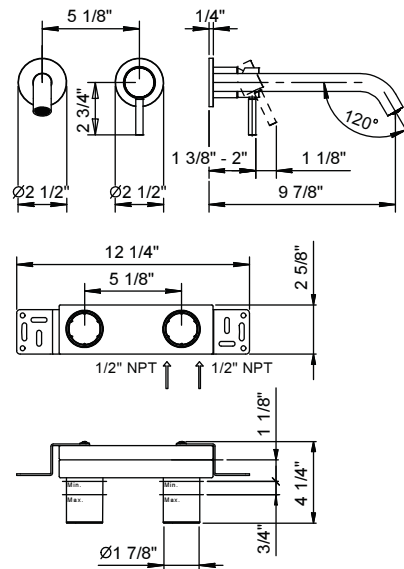

Wall-mount single-control washbasin mixer, handle with lever - NOSTROMO

Art. E812BU+M011AU

Wall-mount single-control washbasin mixer, handle with lever

- 9 7/8" spout projection
- Spout to the left
- Round escutcheon
- Ceramic disc cartridge
- Water flow restricted to 1.2 GPM
- Handle included

Drain to be ordered separately; please select #9865U or #9867U

Trim

Finishes:

☐	Chrome	50 02 E812BU
☐	Matte Black	50 13 E812BU
☐	Matte White	50 29 E812BU
☐	Matte Gun Metal PVD	50 P5 E812BU
☐	Matte British Gold PVD	50 P6 E812BU
☐	Pure Brass PVD	50 Q7 E812BU
☐	Raw Metal PVD	50 Q8 E812BU
☐	Brushed Stainless steel	50 93 E812BU

Rough

Finishes:

☐	44 00 M011AU

Project:

Room:

Date:

Comments:

Certifications/Awards:

LEAD
FREE