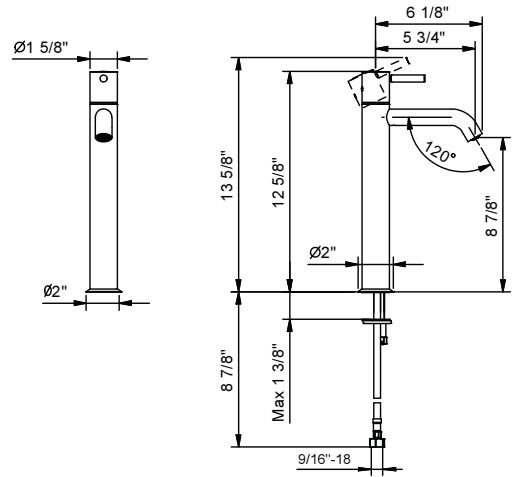

Comments:

Certifications/Awards:

LEAD
FREE