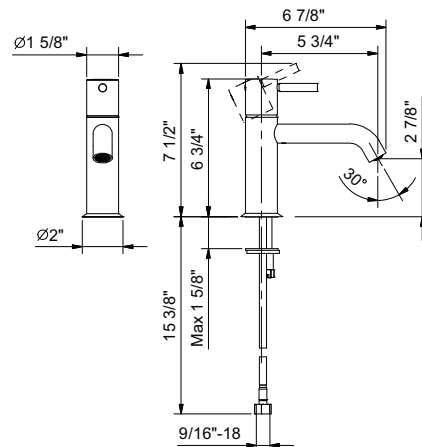

Comments:

Certifications/Awards:

LEAD
FREE