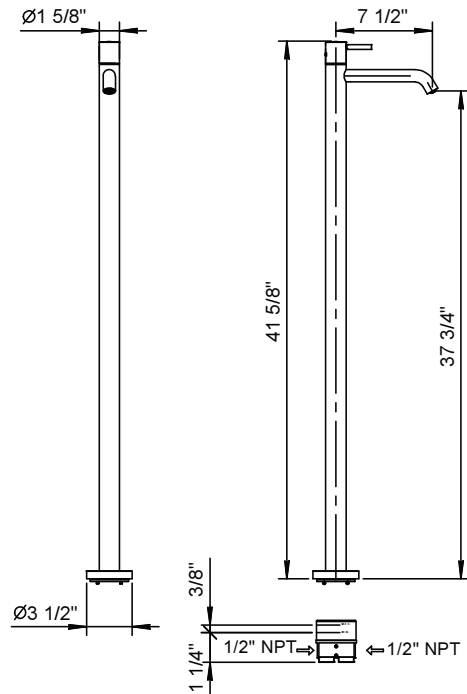

# Floor-mount single-control washbasin mixer, handle with lever - NOSTROMO

**Art. E836BU+3336AU**

**Floor-mount single-control washbasin mixer, handle with lever**

- 7 1/2" spout projection
- Water flow restricted to 1.2 GPM
- Handle included

**Rough**

**Finishes:**

- 19 00 3336AU

**Project:**

---

---

**Room:**

---