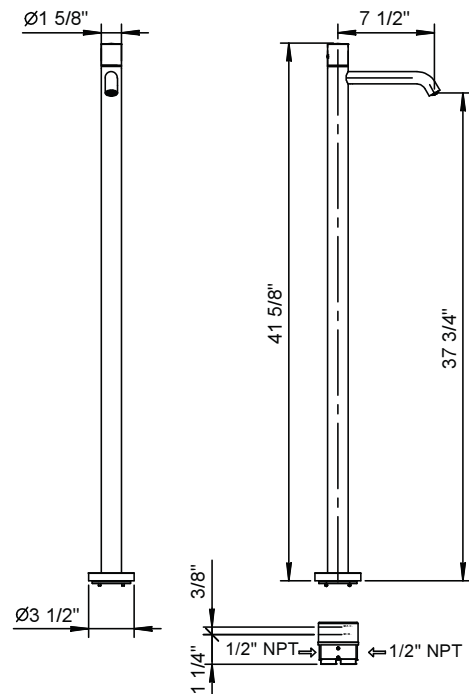

Comments:

Certifications/Awards:

LEAD
FREE