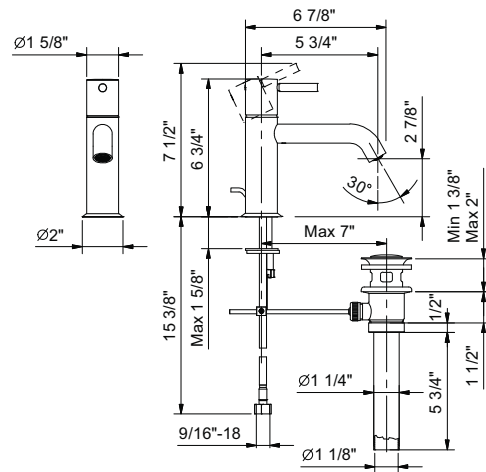

Comments:

Certifications/Awards:

LEAD
FREE