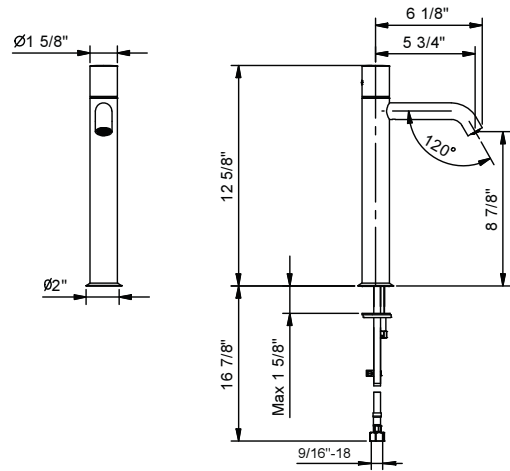

Comments:

Certifications/Awards:

LEAD
FREE