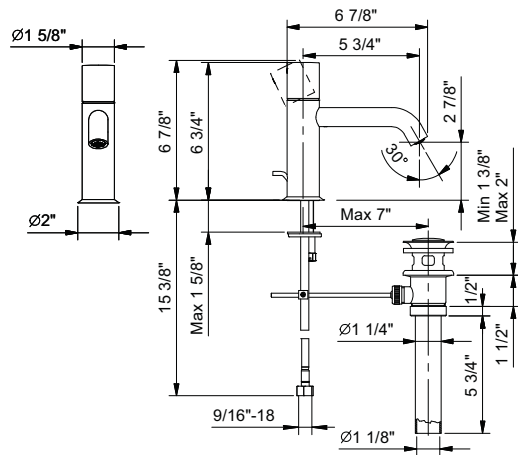

Comments:

Certifications/Awards:

LEAD
FREE