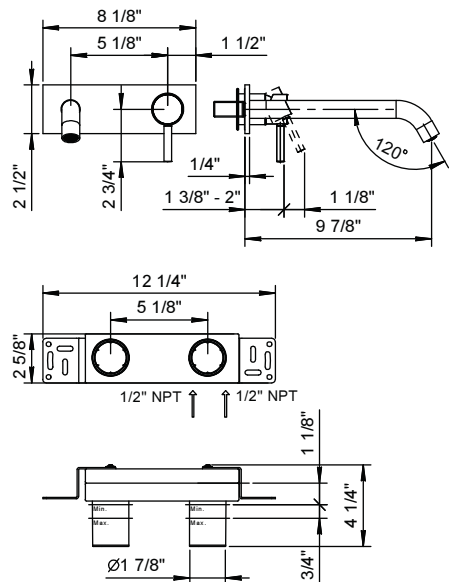

Wall-mount single-control washbasin mixer, handle with lever - NOSTROMO

Art. E814BU+M011AU

Wall-mount single-control washbasin mixer, handle with lever

- 9 7/8" spout projection
- Spout to the left
- Water flow restricted to 1.2 GPM
- Ceramic disc cartridge
- Handle included

Drain to be ordered separately:
please select #9865U or #9867U

Trim

Finishes:

☐	Chrome	50 02 E814BU
☐	Matte Black	50 13 E814BU
☐	Matte White	50 29 E814BU
☐	Matte Gun Metal PVD	50 P5 E814BU
☐	Matte British Gold PVD	50 P6 E814BU
☐	Pure Brass PVD	50 Q7 E814BU
☐	Raw Metal PVD	50 Q8 E814BU
☐	Brushed Stainless steel	50 93 E814BU

Rough

Finishes:

☐	44 00 M011AU

Project:

Room:

Date:

Comments:

Certifications/Awards:

LEAD
FREE