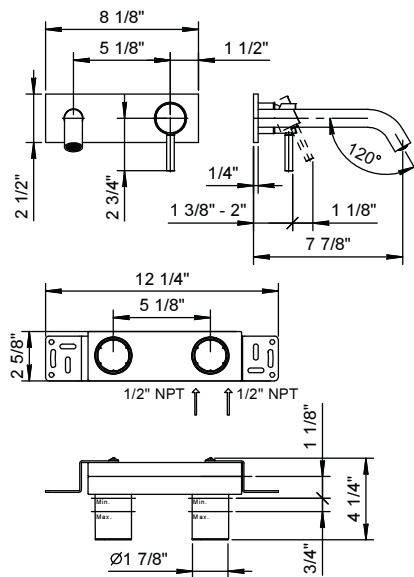

Wall-mount single-control washbasin mixer, handle with lever - NOSTROMO

Art. E813BU+M011AU

Wall-mount single-control washbasin mixer, handle with lever

- 7 7/8" spout projection
- Spout to the left
- Water flow restricted to 1.2 GPM
- Ceramic disc cartridge
- Handle included

Drain to be ordered separately:
please select #9865U or #9867U

Trim

Finishes:

- ☐ **Chrome** 50 02 E813BU
- ☐ **Matte Black** 50 13 E813BU
- ☐ **Matte White** 50 29 E813BU
- ☐ **Matte Gun Metal PVD** 50 P5 E813BU
- ☐ **Matte British Gold PVD** 50 P6 E813BU
- ☐ **Pure Brass PVD** 50 Q7 E813BU
- ☐ **Raw Metal PVD** 50 Q8 E813BU
- ☐ **Brushed Stainless steel** 50 93 E813BU

Rough

Finishes:

- ☐ 44 00 M011AU

Project:

Room:

Date:

Comments:

Certifications/Awards:

LEAD FREE