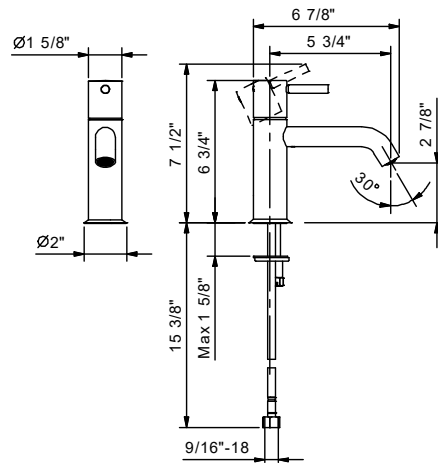

Comments:

Certifications/Awards:

LEAD
FREE