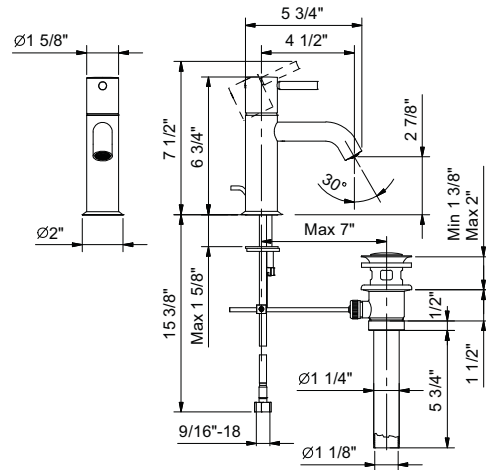

Comments:

Certifications/Awards:

LEAD
FREE