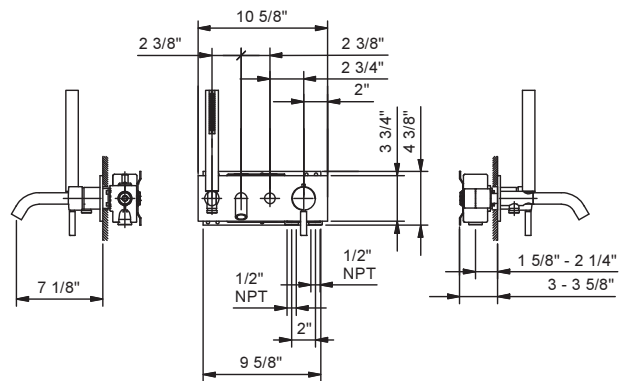

Art. E321BU+D020AU

In-wall non-thermostatic single-control tub mixer

- 7 7/8" spout projection
- Cylindrical handshower with anti-siphon check valve
- Handshower holder
- 58" vinyl hose
- Diverter
- Handle included
- 5 GPM @ 60 PSI

Trim

Finishes:

- ☐ **Chrome** 50 02 E321BU
- ☐ **Matte Black** 50 13 E321BU
- ☐ **Matte White** 50 29 E321BU
- ☐ **Matte Gun Metal PVD** 50 P5 E321BU
- ☐ **Matte British Gold PVD** 50 P6 E321BU
- ☐ **Brushed Stainless steel** 50 93 E321BU

Rough

Finishes:

- ☐ 22 00 D020AU

Project:

Room:

Date:

Comments:

Certifications/Awards: