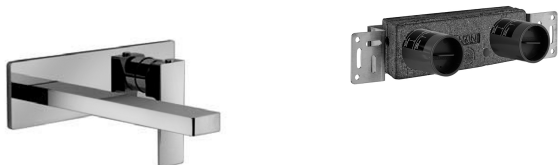

Wall-mount single-control washbasin mixer with extended spout - MINT

Art. F813BU+M011AU

Wall-mount single-control washbasin mixer with extended spout

- 7 1/2" spout projection
- Adjustable aerator
- Spout to the left
- Rectangular escutcheon
- Ceramic disc cartridge
- Handle included
- Water flow restricted to 1.2 GPM

Drain to be ordered separately; please select #9865U or #9867U

Trim

Finishes:

- Chrome** 34 02 F813BU
- Matte Black** 34 13 F813BU
- Brushed Stainless steel** 34 93 F813BU

Rough

Finishes:

- 44 00 M011AU

Project: