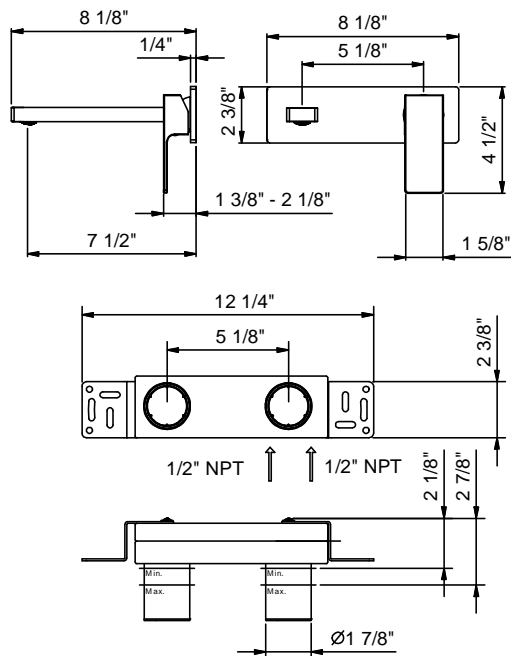

Comments:

Certifications/Awards:

LEAD FREE