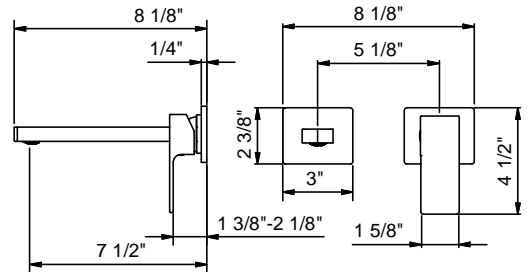

Comments:

Certifications/Awards:

LEAD
FREE