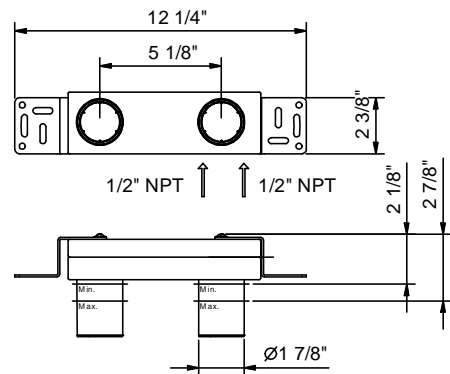

Comments:

Certifications/Awards:

LEAD
FREE