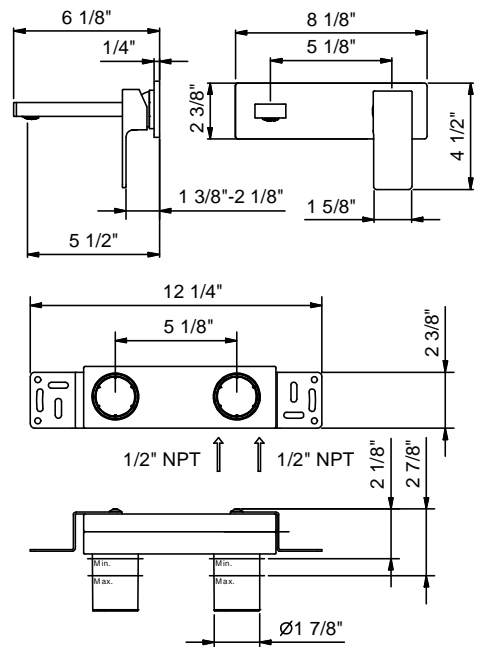

Comments:

Certifications/Awards:

LEAD
FREE