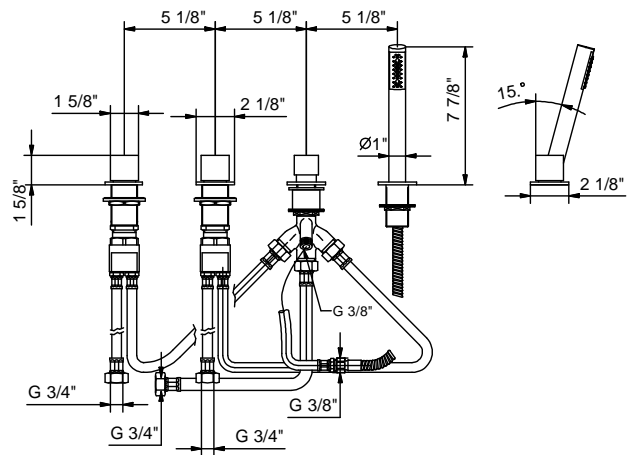

Art. F167U

4-Hole Roman tub set

- Without spout
- Cylindrical handshower with anti-siphon check valve
- 58" metal hose
- Diverter
- 5 GPM @ 60 PSI
- Water flow restricted to 1.8 GPM for handshower

Finishes:

- Chrome** 34 02 F167U
- Matte Black** 34 13 F167U
- Brushed Stainless steel** 34 93 F167U

Project:

Room:

Date:

Comments:

Certifications/Awards:

CEC

CAL GREEN