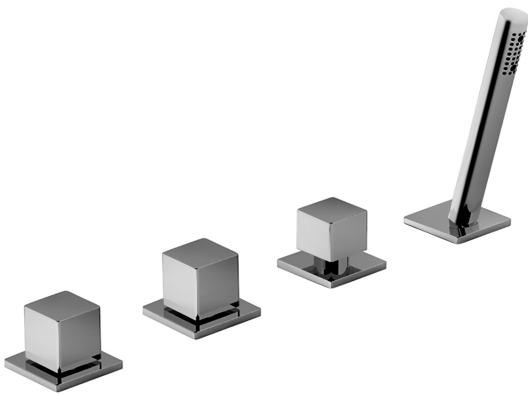

Art. F167U

4-Hole Roman tub set

- Without spout
- Cylindrical handshower with anti-siphon check valve
- 58" metal hose
- Diverter
- 5 GPM @ 60 PSI
- Water flow restricted to 1.8 GPM for handshower

Finishes:

- Chrome** 34 02 F167U
- Matte Black** 34 13 F167U
- Brushed Stainless steel** 34 93 F167U

Project:

Room:

Date:

Comments:

Certifications/Awards:

CEC

CAL GREEN