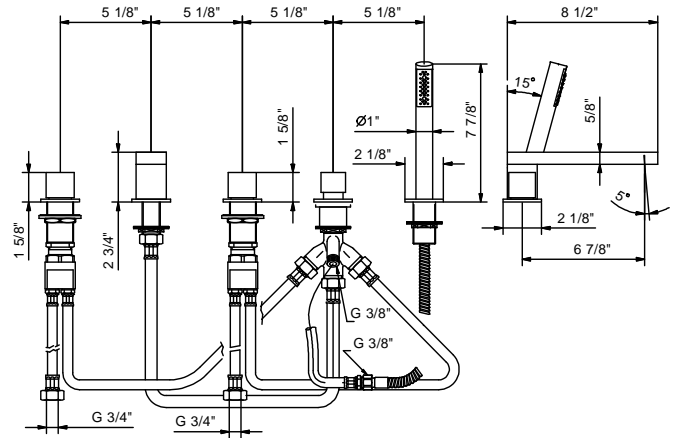

Art. F165U

5-Hole Roman tub set

- 7 7/8" spout projection
- Cylindrical handshower with anti-siphon check valve
- 58" metal hose
- Diverter
- 7 GPM @ 60 PSI
- Water flow restricted to 1.8 GPM for handshower

Finishes:

☐	Chrome	34 02 F165U
☐	Matte Black	34 13 F165U
☐	Brushed Stainless steel	34 93 F165U

Project:

Room:

Date:

Comments:

Certifications/Awards: