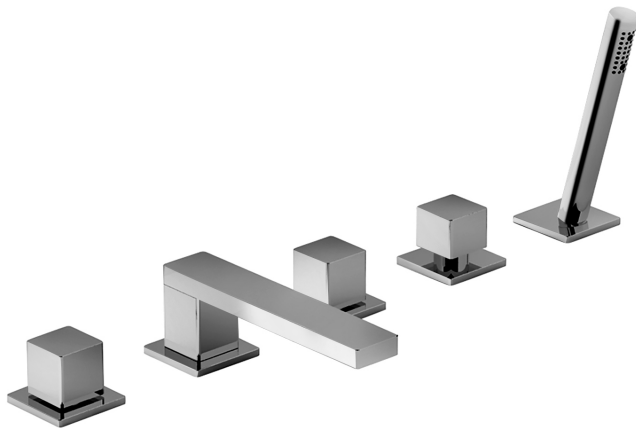

Art. F165U

5-Hole Roman tub set

- 7 7/8" spout projection
- Cylindrical handshower with anti-siphon check valve
- 58" metal hose
- Diverter
- 7 GPM @ 60 PSI
- Water flow restricted to 1.8 GPM for handshower

Finishes:

☐	Chrome	34 02 F165U
☐	Matte Black	34 13 F165U
☐	Brushed Stainless steel	34 93 F165U

Project:

Room:

Date:

Comments:

Certifications/Awards: