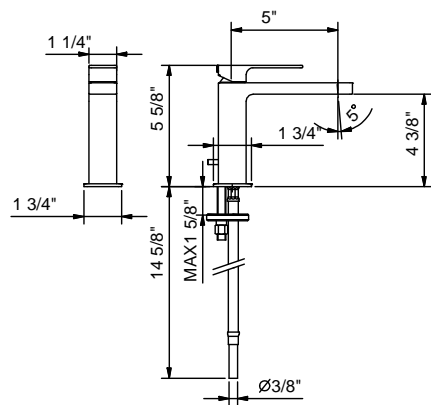

Comments:

Certifications/Awards:

LEAD
FREE