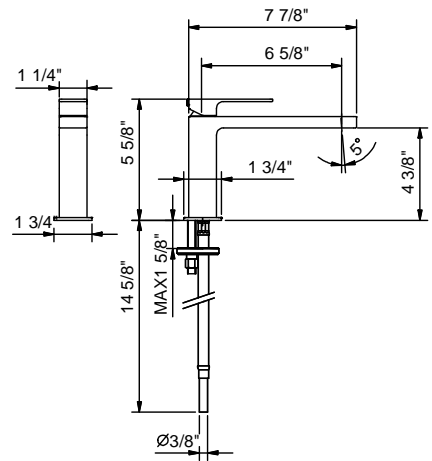

Art. F003WU

Single-control washbasin mixer with extended spout

- 6 1/2" spout projection
- Adjustable aerator
- Flexible supply lines
- Handle included
- Water flow restricted to 1.2 GPM

Drain to be ordered separately:
please select #9865U or #9867U

Finishes:

☐	Chrome	34 02 F003WU
☐	Matte Black	34 13 F003WU
☐	Brushed Stainless steel	34 93 F003WU

Project:

Room:

Date:

Comments:

Certifications/Awards:

LEAD
FREE