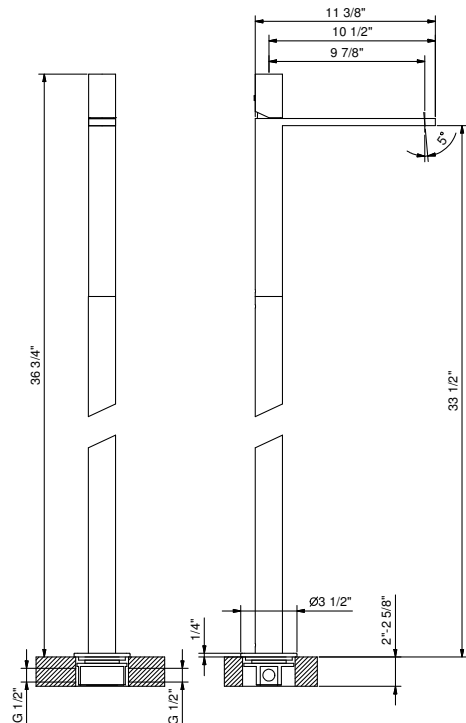

Comments:

Certifications/Awards: