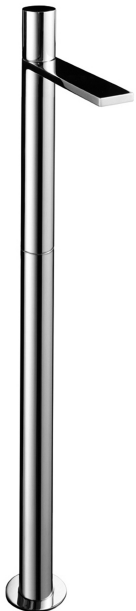

Art. 3036BU+3336AU

Floor-mount single-control washbasin mixer

- 9 7/8" spout projection
- 5° adjustable aerator
- Water flow restricted to 1.2 GPM
- Ceramic disc cartridge
- Handle included

Drain to be ordered separately:
please select #9865U or #9867U

Trim

Finishes:

- Chrome** 31 02 3036BU
- Matte Gun Metal PVD** 31 P5 3036BU
- Brushed Stainless steel** 31 93 3036BU

Rough

Finishes:

- 19 00 3336AU

Project:

Room: