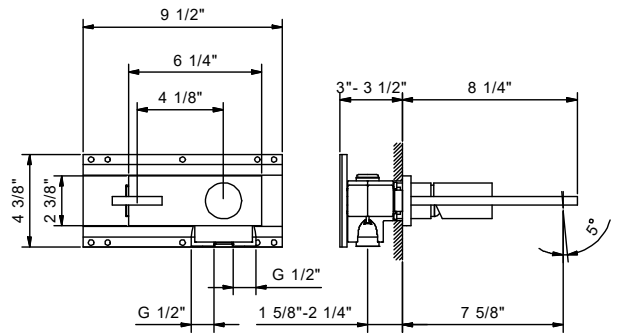

Wall-mount single-control washbasin mixer with extended spout - MILANO

Art. E613BU+D113AU

Wall-mount single-control washbasin mixer with extended spout

- 7 5/8" spout projection
- 5° adjustable aerator
- Water flow restricted to 1.2 GPM
- Ceramic disc cartridge
- Handle included

Drain to be ordered separately:
please select #9865U or #9867U

Trim

Finishes:

- ☐ **Chrome** 31 02 E613BU
- ☐ **Matte Gun Metal PVD** 31 P5 E613BU
- ☐ **Brushed Stainless steel** 31 93 E613BU

Rough

Finishes:

- ☐ 22 00 D113AU

Project:

Room:

Date:

Comments:

Certifications/Awards:

LEAD FREE

CAL GREEN