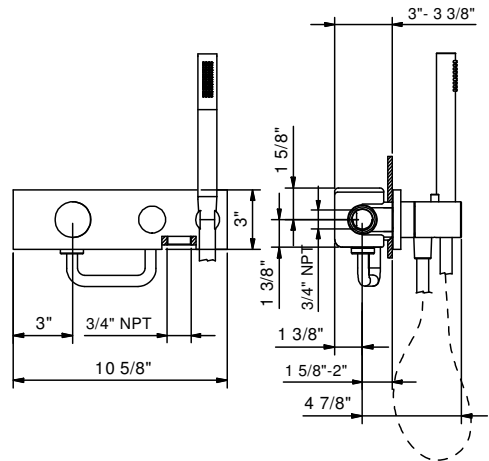

Art. 4711BU+4711AU

3/4" Thermostatic valve with one volume control

- Independent thermostatic shower/tub valve
- Integrated volume control for handshower
- Handshower with anti-siphon check valve
- SUN handshower
- FIT handshower for PVD and 93 finishes
- 58" vinyl hose
- 3/4" NPT inlets and outlet on rough
- Adjustable temperature range to 100° with push button override
- Sound insulation foam back
- Handles included
- Water flow restricted to 1.8 GPM for handshower
- 15.7 GPM @ 60 PSI (3/4" Exit)

Select one stop valve (#4790BU+#3970AU)
for each separately controlled function

Trim

Finishes:

- ☐ **Chrome** 31 02 4711BU
- ☐ **Matte Gun Metal PVD** 31 P5 4711BU
- ☐ **Brushed Stainless steel** 31 93 4711BU

Rough

Finishes:

- ☐ **Chrome** 19 02 4711AU
- ☐ **Matte Gun Metal PVD** 19 P5 4711AU
- ☐ **Brushed Stainless steel** 19 93 4711AU

Project:

Room:

Date:

Comments:

Certifications/Awards: