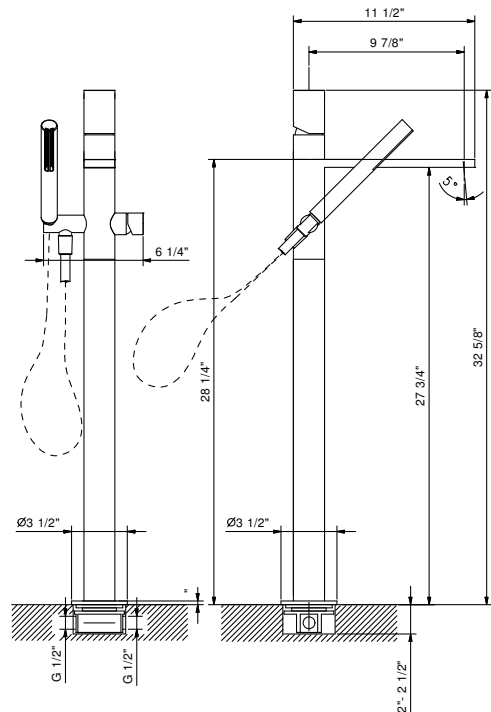

Comments:

Certifications/Awards: