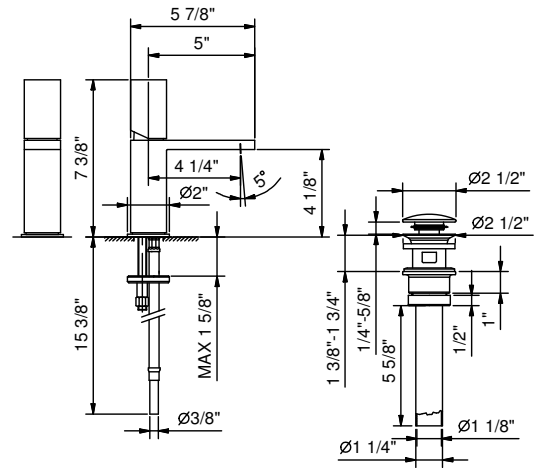

Comments:

Certifications/Awards:

CEC

LEAD
FREE

CAL
GREEN