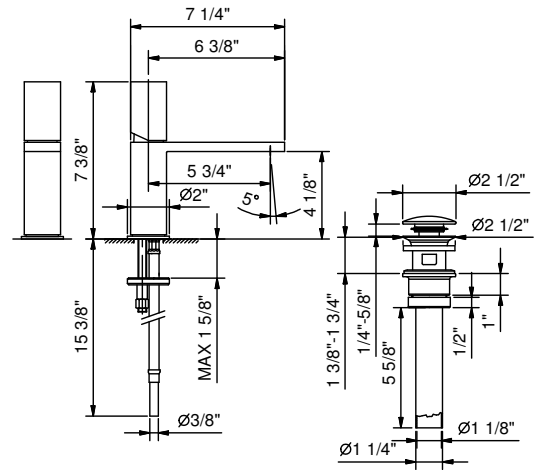

Comments:

Certifications/Awards:

CEC

LEAD
FREE

CAL
GREEN