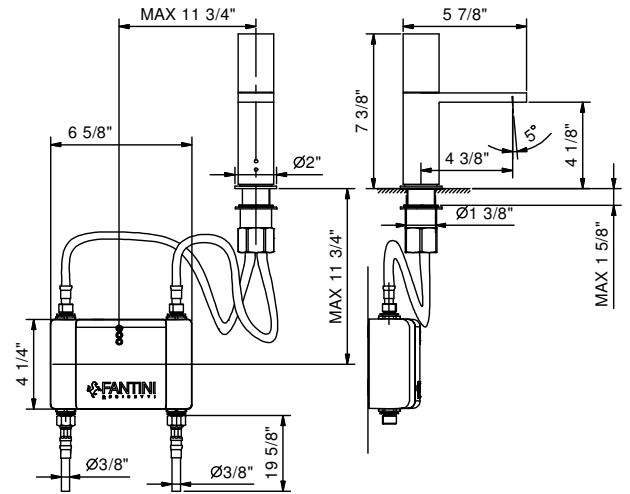

Art. 2904WU

Single-control electronic washbasin mixer

- 4 3/8" spout projection
- Hand free operation
- 5° adjustable round aerator
- Water flow restricted to 1.2 GPM
- 1/4 turn clockwise for temperature control
- Ceramic disc cartridge
- Flexible supply lines
- Handle included
- 4 (AA 1.5V) batteries included

Drain to be ordered separately:
please select #9865U or #9867U

To operate without batteries please order #8304U

Finishes:

- Chrome** 31 02 2904WU
- Matte Gun Metal PVD** 31 P5 2904WU

Project:

Room:

Date:

Comments: