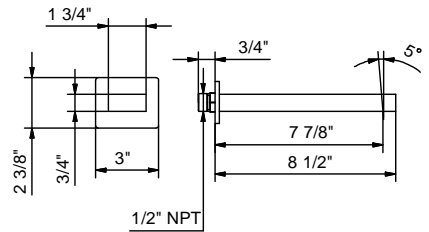

Art. F045U

Wall-mount tub spout

- 8 1/2" spout projection
- MINT
- Solid brass construction
- Max 6.5 GPM @ 60 PSI
- Water flow restricted
- 1/2" Male NPT fittings
- Square escutcheon

Finishes:

- ☐ **Chrome** 34 02 F045U
- ☐ **Matte Black** 34 13 F045U
- ☐ **Brushed Stainless steel** 34 93 F045U

Project:

Room:

Date:

Comments:

Certifications/Awards: