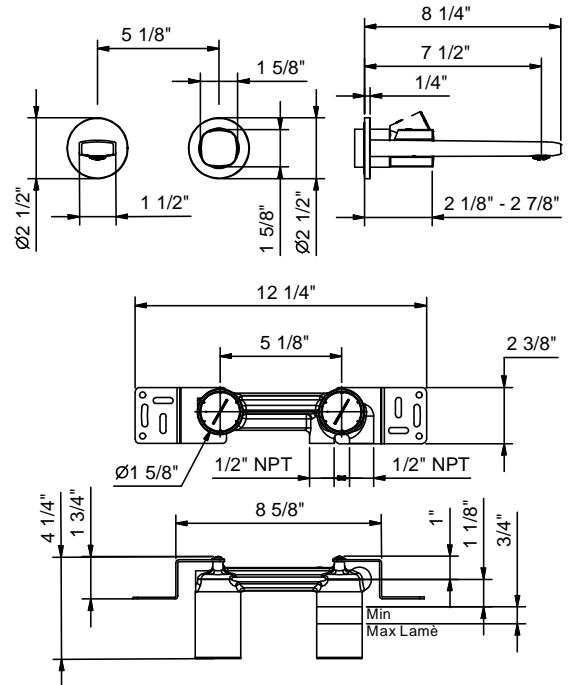

Art. M011BU+M011AU

Wall-mount washbasin mixer

- 7 1/2" spout projection
- Water flow restricted to 1.2 GPM
- 1/2" inlets
- Handle included

Drain to be ordered separately:
please select #9865U or #9867U

Trim

Finishes:

- ☐ **Chrome** 24 02 M011BU
- ☐ **Matte Black** 24 13 M011BU

Rough

Finishes:

- ☐ 44 00 M011AU

Project:

Room:

Date:

Comments:

Certifications/Awards:

LEAD
FREE