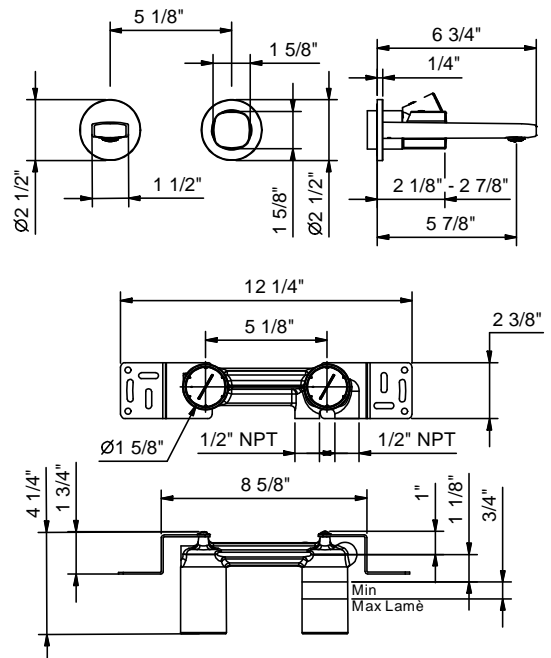

Comments:

Certifications/Awards:

LEAD FREE