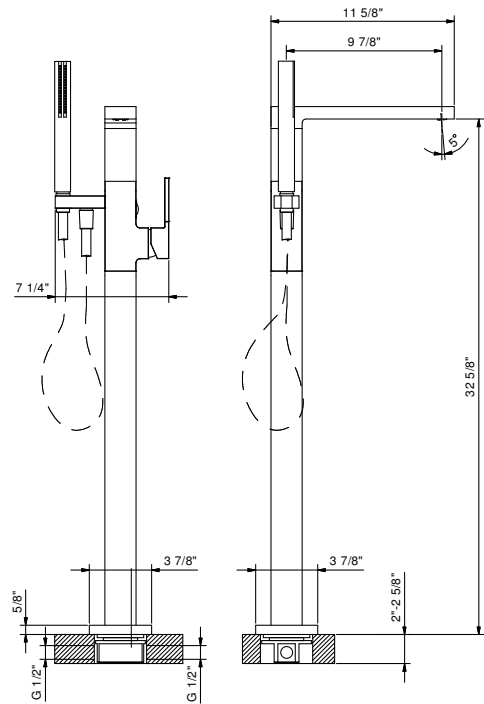

Art. 3380SBU+3380AU

Floor-mount single-control tub high flow filler

- 9 7/8" spout projection
- 1 5/8" high flow ceramic disc cartridge
- 7-8 GPM @ 60 PSI
- Press-button diverter for handshower
- Handshower with anti-siphon check valve
- 58" vinyl hose
- Water flow restricted to 1.8 GPM for handshower

Handle #3347U to be ordered separately, please refer ti Handles section.

Trim

Finishes:

☐ **Chrome** 38 02 3380SBU

Rough

Finishes:

☐ 19 00 3380AU

Project:

Room:

Date:

Comments:

Certifications/Awards:

CAL
GREEN