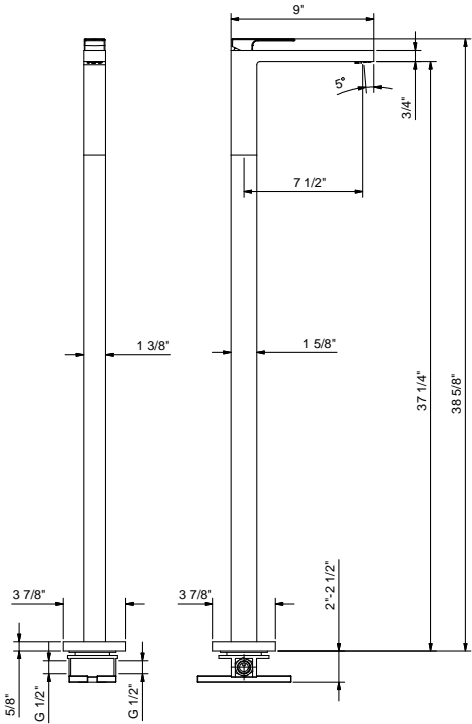

Art. F036BU+3336AU

Floor-mount single-control washbasin mixer

- 7 1/2" spout projection
- Adjustable aerator
- Handle included
- Water flow restricted to 1.2 GPM

Drain to be ordered separately:
please select #9865U or #9867U

**Trim
Finishes:**

- ☐ **Chrome** 34 02 F036BU
- ☐ **Matte Black** 34 13 F036BU

**Rough
Finishes:**

- ☐ 19 00 3336AU

Project:

Room:

Date:

Comments:

Certifications/Awards:

LEAD
FREE