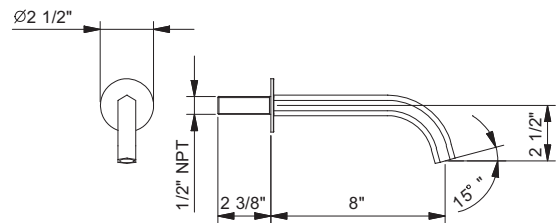

Art. 8315U

VENEZIA wall-mount tub spout, 8" projection

- Hexagonal spout
- Round escutcheon
- Integrated aerator
- 1/2" Male NPT fittings
- Max 6.5 GPM @ 60 PSI

Finishes:

☐	Chrome	29 02 8315U
☐	Nickel PVD	29 95 8315U
☐	Matte Gun Metal PVD	29 P5 8315U
☐	Matte British Gold PVD	29 P6 8315U
☐	Matte Copper PVD	29 P9 8315U
☐	Pure Brass PVD	29 Q7 8315U
☐	Raw Metal PVD	29 Q8 8315U
☐	Gold Plus	29 01 8315U

Project:

Room:

Date:

Comments:

Certifications/Awards: