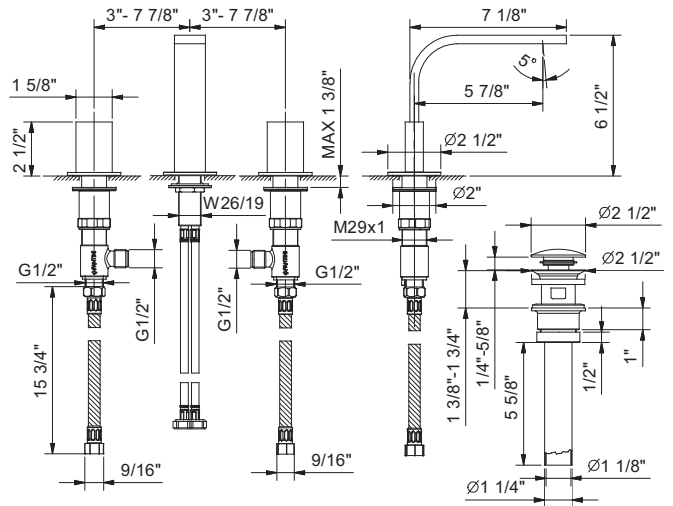

Comments:

Certifications/Awards: