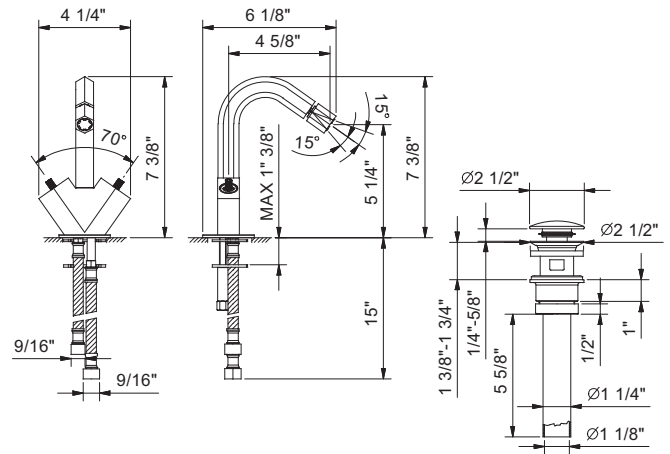

Art. N462SU

Single-hole bidet set, hexagonal spout

- 4 5/8" spout projection
- Ceramic compression cartridges, 1/4 turn
- Push-up drain, 1 1/4"
- Flexible supply lines

Handles (2 pcs required) to be ordered separately, please refer to Handles section.

Finishes:

- ☐ **Chrome** 29 02 N462SU
- ☐ **Nickel PVD** 29 95 N462SU
- ☐ **Matte Gun Metal PVD** 29 P5 N462SU
- ☐ **Matte British Gold PVD** 29 P6 N462SU
- ☐ **Matte Copper PVD** 29 P9 N462SU
- ☐ **Gold Plus** 29 01 N462SU

Project:

Room:

Date:

Comments:

Certifications/Awards: