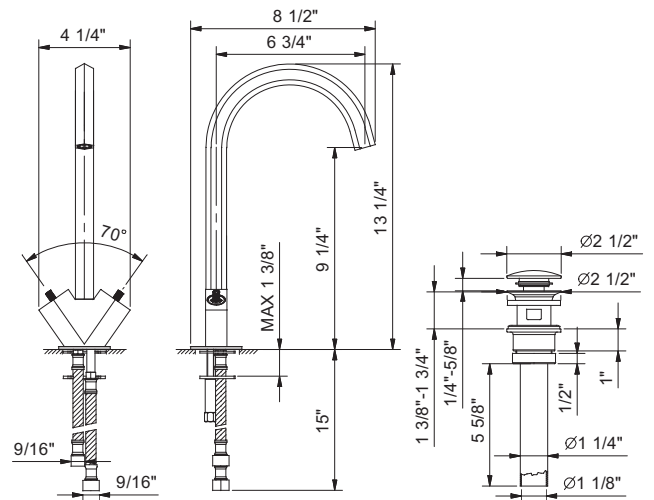

Art. N456SU

Single-hole washbasin mixer, hexagonal spout

- 6 3/4" spout projection
- 13 1/8" spout height
- Water flow restricted to 1.2 GPM
- Push-up drain, 1 1/4"
- Ceramic compression cartridges, 1/4 turn
- 1/2" flexible supply lines

Handles (2 pcs required) to be ordered separately, please refer to Handles section.

Finishes:

☐	Chrome	29 02 N456SU
☐	Nickel PVD	29 95 N456SU
☐	Matte Gun Metal PVD	29 P5 N456SU
☐	Matte British Gold PVD	29 P6 N456SU
☐	Matte Copper PVD	29 P9 N456SU
☐	Gold Plus	29 01 N456SU

Project:

Room:

Date:

Comments:

Certifications/Awards: