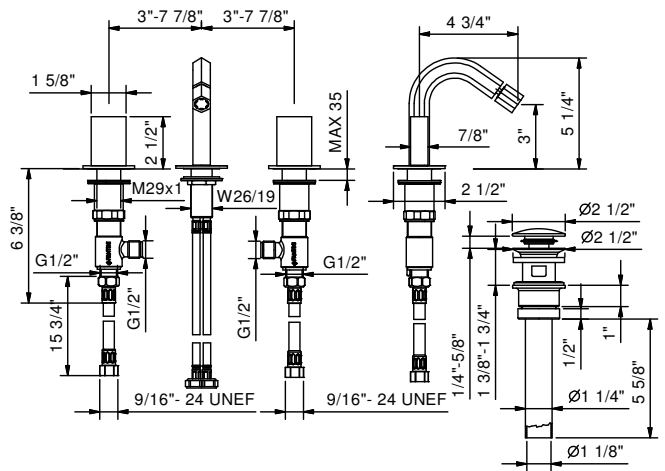

Comments:

Certifications/Awards: