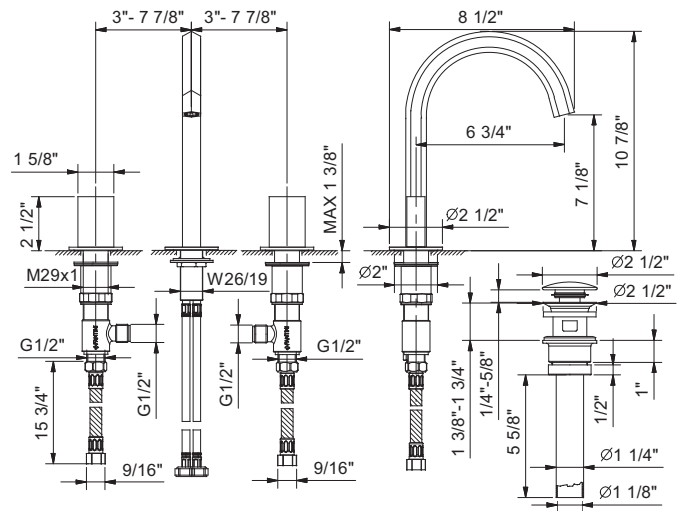

Art. N404SU

Three-hole washbasin mixer, hexagonal spout

- 6 3/4" spout projection
- 10 7/8" spout height
- Water flow restricted to 1.2 GPM
- Push-up drain, 1 1/4"
- Ceramic compression cartridges, 1/4 turn
- 1/2" flexible supply lines

Handles (2 pcs required) to be ordered separately, please refer to Handles section.

Finishes:

- ☐ **Chrome** 29 02 N404SU
- ☐ **Nickel PVD** 29 95 N404SU
- ☐ **Matte Gun Metal PVD** 29 P5 N404SU
- ☐ **Matte British Gold PVD** 29 P6 N404SU
- ☐ **Matte Copper PVD** 29 P9 N404SU
- ☐ **Gold Plus** 29 01 N404SU

Project:

Room:

Date:

Comments:

Certifications/Awards: