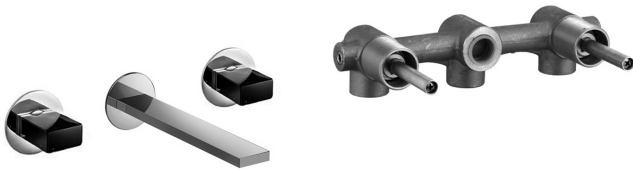

Art. N113SBU+R010AU

Wall-mount washbasin mixer, flat spout

- 7 5/8" spout projection
- Water flow restricted to 1.2 GPM
- Ceramic disc cartridges, 1/4 turn

**Note: Handles (2 PCS required) to be ordered separately, please refer to the "Handles" section.
Drain to be ordered separately: please select #9865U, #W095U or #W097U.**

Trim

Finishes:

- ☐ **Chrome** 29 02 N113SBU
- ☐ **Nickel PVD** 29 95 N113SBU
- ☐ **Matte Gun Metal PVD** 29 P5 N113SBU
- ☐ **Matte British Gold PVD** 29 P6 N113SBU
- ☐ **Matte Copper PVD** 29 P9 N113SBU
- ☐ **Pure Brass PVD** 29 Q7 N113SBU
- ☐ **Raw Metal PVD** 29 Q8 N113SBU
- ☐ **Gold Plus** 29 01 N113SBU

Rough

Finishes:

- ☐ 44 00 R010AU