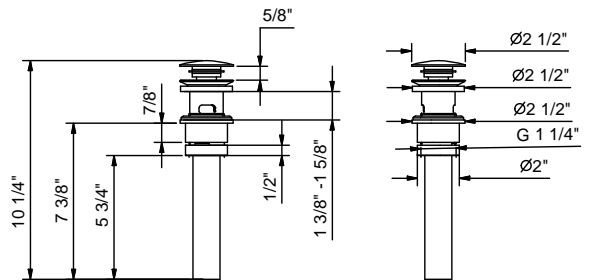

Art. 9865U

1 1/4" Push-up drain with overflow

Finishes:

- ☐ **Chrome** 91 02 9865U
- ☐ **Nickel PVD** 91 95 9865U
- ☐ **Matte Gun Metal PVD** 91 P5 9865U
- ☐ **Matte British Gold PVD** 91 P6 9865U
- ☐ **Matte Copper PVD** 91 P9 9865U
- ☐ **Gold Plus** 91 01 9865U

Project:

Room:

Date:

Comments:

Certifications/Awards: