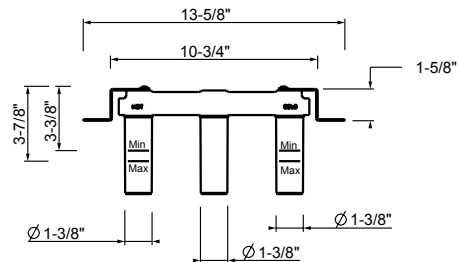

Comments:

Certifications/Awards:

lead free