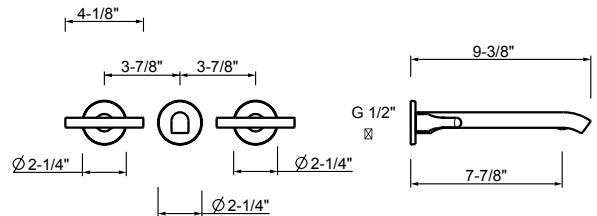

Comments:

Certifications/Awards:

lead free