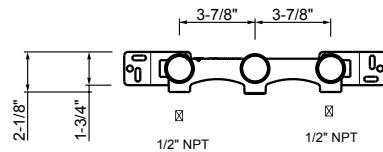

Comments:

Certifications/Awards:

lead free